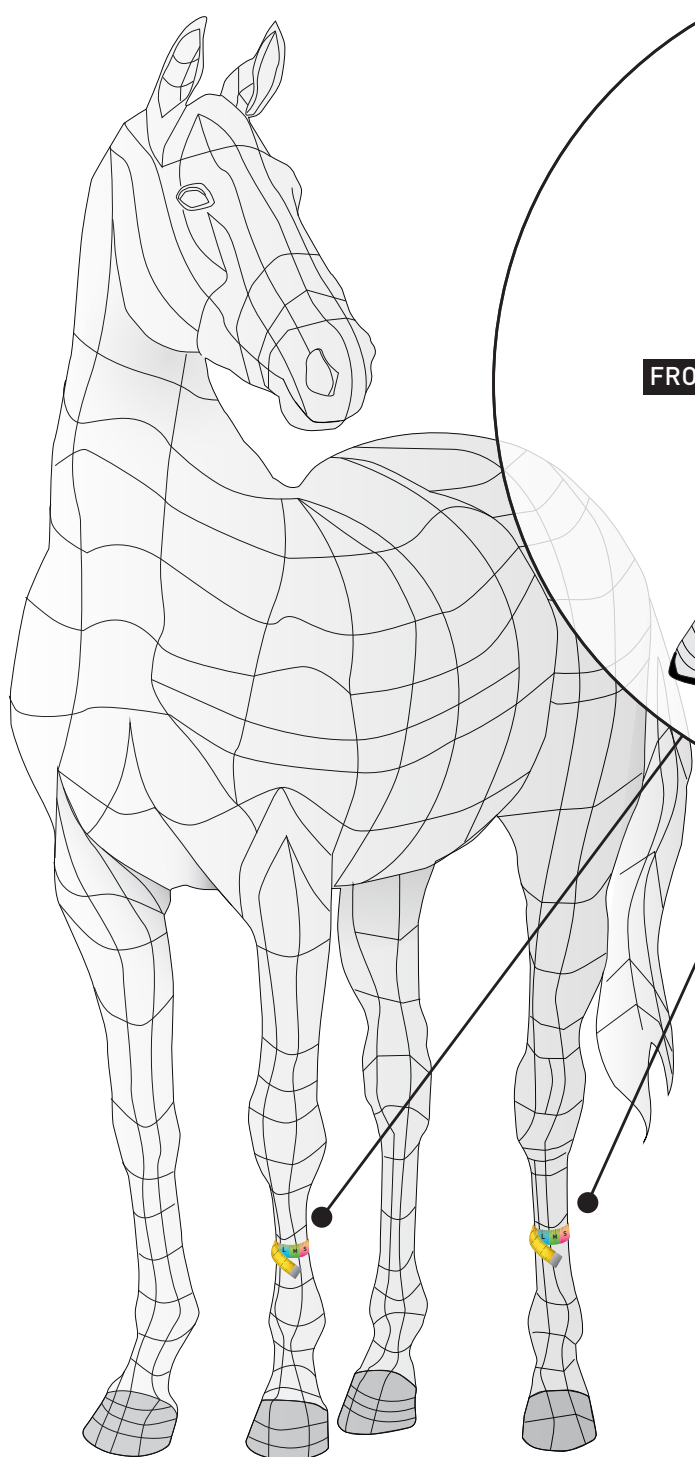

VEREDUS SIZE CHART

FRONT LEG - REAR LEG

Cannon bone circumference

Product size	FRONT LEG	REAR LEG
S	17-19 cm 6.7-7.5 inch	19.5-21.5cm 7.7-8.5 inch
M	19.5-22 cm 7.7-8.7 inch	22-24 cm 8.7-9.5 inch
L	22.5-24 cm 8.9 -9.5 inch	24.5-26 cm 9.7-10.3 inch

How to choose the right size protection

- 1 Print this sheet in "actual size" on a A4 size paper. Then check with a ruler that the measure matches.
- 2 Cut the two tools FRONT and REAR
- 3 Measure the circumference at half of your horse's cannon bone, front and rear

CANNON BONE CIRCUMFERENCE

Product size	FRONT LEG	REAR LEG
S	17-19 cm 6.7-7.5 inch	19.5-21.5 cm 7.7-8.5 inch
M	19.5-22 cm 7.7-8.7 inch	22-24 cm 8.7-9.5 inch
L	22.5-24 cm 8.9 -9.5 inch	24.5-26 cm 9.7-10.3 inch