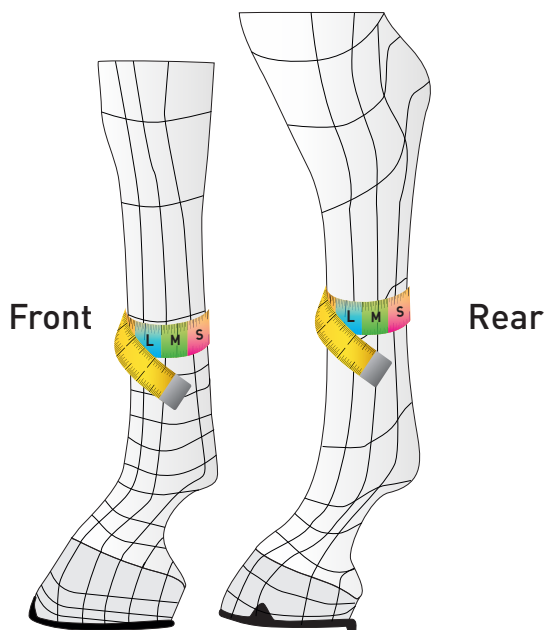

VEREDUS SIZE CHART

FRONT LEG - REAR LEG

Cannon bone circumference

Product size	FRONT LEG	REAR LEG
S	17-19 cm 6.7-7.5 inch	19.5-21.5cm 7.7-8.5 inch
M	19.5-22 cm 7.7-8.7 inch	22-24 cm 8.7-9.5 inch
L	22.5-24 cm 8.9 -9.5 inch	24.5-26 cm 9.7-10.3 inch

How to choose the right size protection

- 1 Print this sheet in "actual size" on a A4 size paper. Then check with a ruler that the measure matches.
- 2 Cut the two tools FRONT and REAR
- 3 Measure the circumference at half of your horse's cannon bone, front and rear

CANNON BONE CIRCUMFERENCE

Product size	FRONT LEG	REAR LEG
S	17-19 cm 6.7-7.5 inch	19.5-21.5 cm 7.7-8.5 inch
M	19.5-22 cm 7.7-8.7 inch	22-24 cm 8.7-9.5 inch
L	22.5-24 cm 8.9 -9.5 inch	24.5-26 cm 9.7-10.3 inch