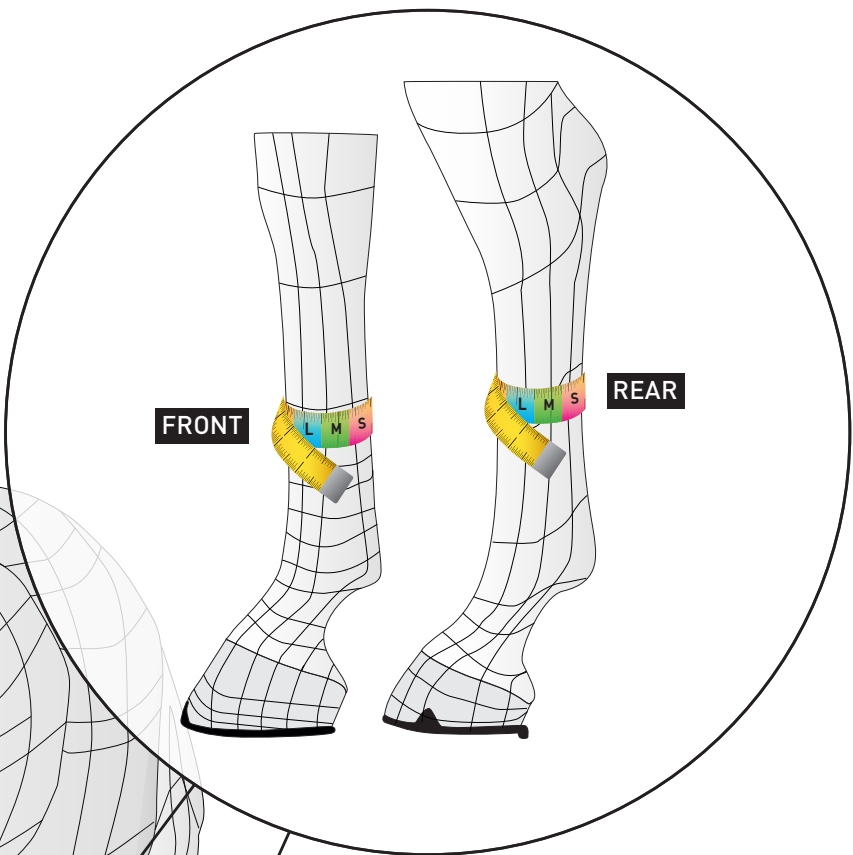

VEREDUS SIZE CHART

FRONT LEG - REAR LEG

Cannon bone circumference

Product size	FRONT LEG	REAR LEG
S	17-19 cm 6.7-7.5 inch	19.5-21.5cm 7.7-8.5 inch
M	19.5-22 cm 7.7-8.7 inch	22-24 cm 8.7-9.5 inch
L	22.5-24 cm 8.9 -9.5 inch	24.5-26 cm 9.7-10.3 inch

How to choose the right size protection

- 1 Print this sheet in "actual size" on a A4 size paper. Then check with a ruler that the measure matches.
- 2 Cut the two tools FRONT and REAR
- 3 Measure the circumference at half of your horse's cannon bone, front and rear

CANNON BONE CIRCUMFERENCE

Product size	FRONT LEG	REAR LEG
S	17-19 cm 6.7-7.5 inch	19.5-21.5 cm 7.7-8.5 inch
M	19.5-22 cm 7.7-8.7 inch	22-24 cm 8.7-9.5 inch
L	22.5-24 cm 8.9 -9.5 inch	24.5-26 cm 9.7-10.3 inch